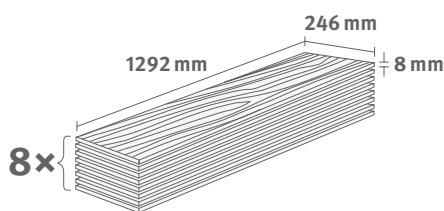

8/32 Large

EGGER HOME Laminate Flooring

Content per pack: **2.54 m² | 19 kg | 8 pcs.**