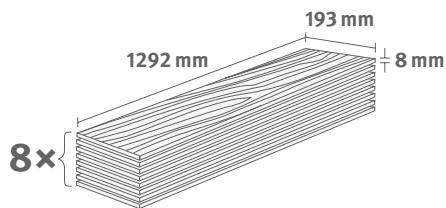

8/32 Classic Aqua+

EGGER HOME Laminate Flooring

Content per pack: **1.99 m² | 15 kg | 8 pcs.**