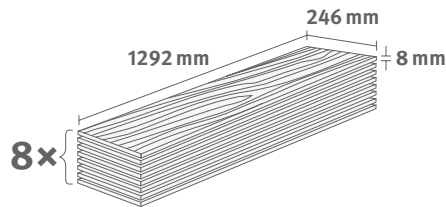

52% by-products from the sawmill industry
52% Nebenprodukte aus der Sägeindustrie

www.egger.com/ecofacts

8/31 Large

EGGER HOME Comfort Flooring

Content per pack: 2.54 m² | 17 kg | 8 pcs.

EHC028

Art.-No.: 338471
Halifax Eiche hell
Light Halifax Oak