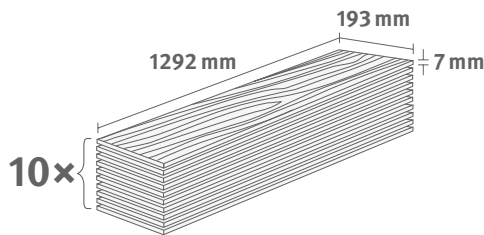

7/31 Classic

EGGER HOME Laminate Flooring

Content per pack: **2.49 m² | 15 kg | 10 pcs.**