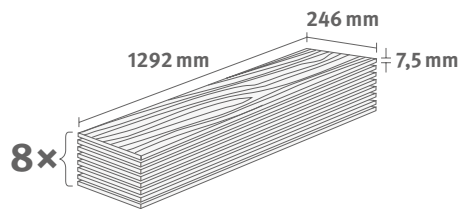

Content per pack: 2.54 m² | 17 kg | 8 pcs.

EHD036

Art.-No.: 484369
Berdal Marmor
Berdal Marble

7.5/33 Large

Leiste
Skirting
L577

EHD030

Art.-No.: 484482
Waltham Eiche weiss
White Waltham Oak

7.5/33 Large