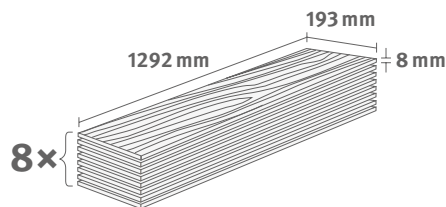

8/32 Large

Leiste
 Skirting
 L370

EHL147

Art.-No.: 417985
 Emporia Eiche grau
 Grey Emporia Oak

8/32 Large

Leiste
 Skirting
 L484

8/33 Classic

EGGER HOME Laminate Flooring