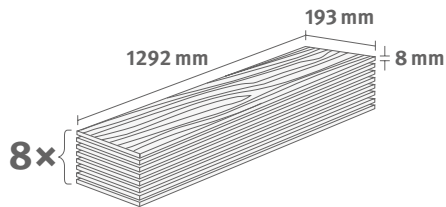

8/32 Classic

EGGER HOME Laminate Flooring

Content per pack: 1.99 m² | 15 kg | 8 pcs.