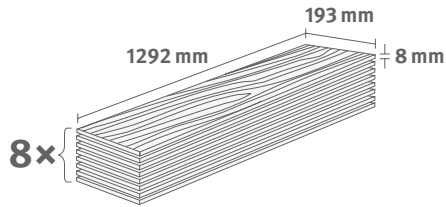

8/31 Classic

EGGER HOME Comfort Flooring

Content per pack: 1.99 m² | 13 kg | 8 pcs.