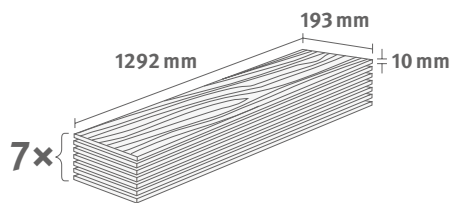

Leiste
Skirting
L420

EHL132

Art.-No.: 415295
Stavern Eiche
Stavern Oak

12/32 Classic

Leiste
Skirting
L421

10/32 Classic

EGGER HOME Laminate Flooring

Content per pack: 1.75 m² | 16 kg | 7 pcs.