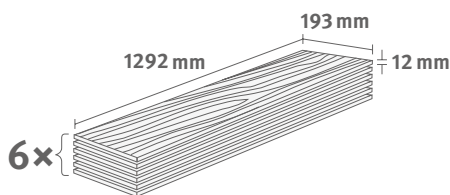

12/32 Classic

EGGER HOME Laminate Flooring

Content per pack: 1.50 m² | 17 kg | 6 pcs.