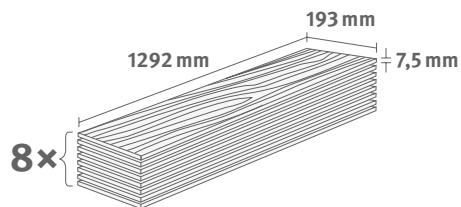

7,5/33 Classic

EGGER HOME Design Flooring GreenTec

Content per pack: 1.99 m² | 14 kg | 8 pcs.