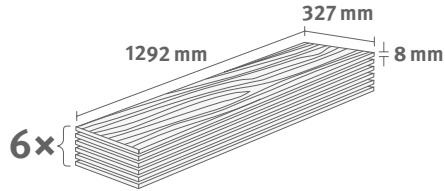

EHL163

Art.-No.: 414786
Denver Eiche grau
Grey Denver Oak

10/32 Long

Leiste
Skirting
L601

8/32 Kingsize

EGGER HOME Laminate Flooring

Content per pack: 2.53 m² | 19 kg | 6 pcs.

EHL002