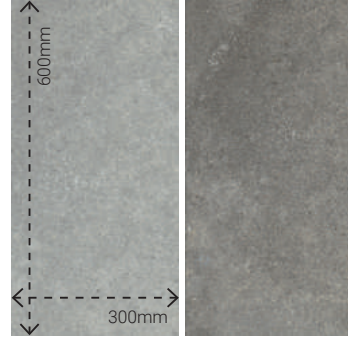

Tarragona

Light
36006015

Dark
36006014