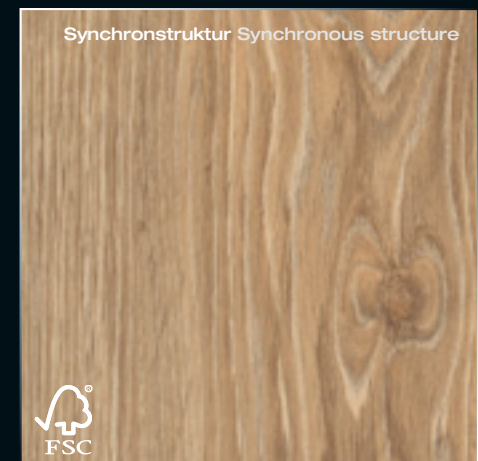

Handgeschabt Handscraped

Cottage Landhausdiele [S] | Art.Nr.: 29656
Cottage Full Plank [S]

Synchronstruktur Synchronous structure

Eiche anthrazit Landhausdiele [M] | Art.Nr.: 35154
Anthracite Oak Full Plank [M]