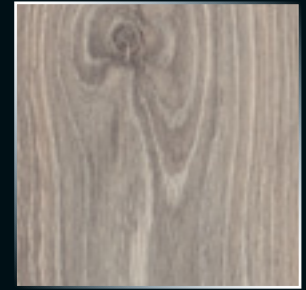

Eiche natur [M, XXL] |
Art.Nr.: 35155 / 35464
Natural Oak [M,XXL]

Eiche weiß [M, XXL] |
Art.Nr.: 35153 / 35461
White Oak [M,XXL]

Eiche Hartford hellgrau [M] |
Art.Nr.: 40976
Oak Hartford light grey [M]

Eiche Hartford beige [M] |
Art.Nr.: 40977
Oak Hartford beige [M]