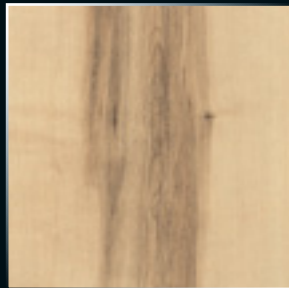

Kernahorn [M] |
Art.Nr.: 30012
Heart Maple [M]