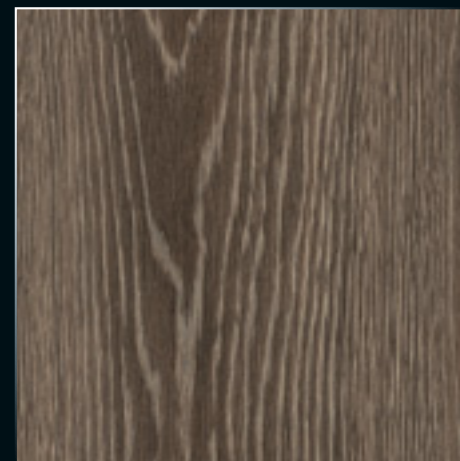

- »Glanz-pore«
- Umlaufende Fase
- Im Format:
  2175 x 243 mm
  extra großes Dielenformat [XXL]

- »glossy pore«
- 4-side bevelled edge
- Available in:
  2175 x 243 mm
  extra large panel format [XXL]

Eiche anthrazit [XXL] | Art.Nr.: 35463
Anthracite Oak [XXL]

EXTRAVAGANT
Laminatböden mit Charakter.