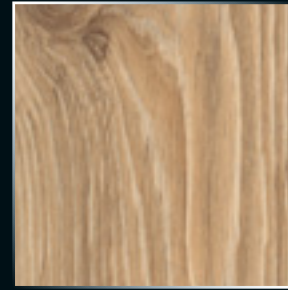

Eiche natur [M, XXL] |
Art.Nr.: 35155 / 35464
Natural Oak [M,XXL]

Eiche weiß [M, XXL] |
Art.Nr.: 35153 / 35461
White Oak [M,XXL]

Eiche Hartford hellgrau [M] |
Art.Nr.: 40976
Oak Hartford light grey [M]

Eiche Hartford beige [M] |
Art.Nr.: 40977
Oak Hartford beige [M]