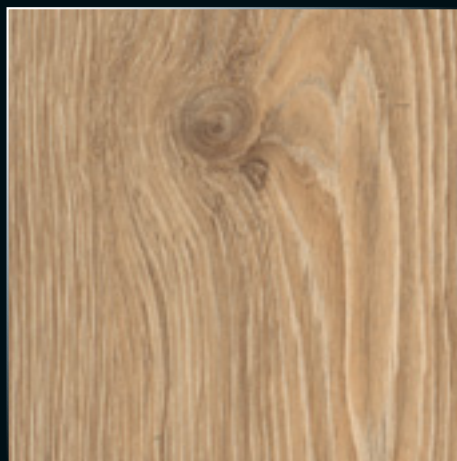

Eiche natur [XXL] | Art.Nr.: 35464
Natural Oak [XXL]