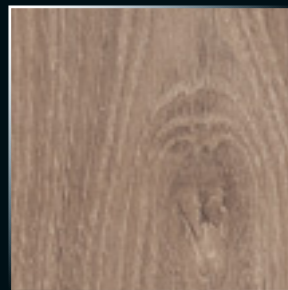

Eiche latte [S, XL] |
Art.Nr.: 30009 / 30023
Oak Latte [S, XL]

Eiche grigio [S, XL, XXL] |
Art.Nr.: 30010 / 30024 / 32924
Oak Grigio [S, XL, XXL]

Eiche mammutgrau [S] |
Art.Nr.: 31986
Oak Mammoth Grey [S]